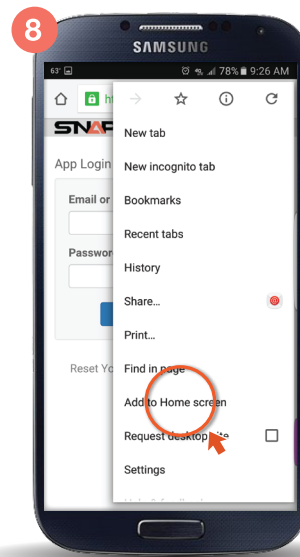

*** You will need to have Google Chrome installed to use Snap21**

- 1 With your Android, open your Chrome internet browser
- 2 Type **snap21.com** into the address bar
- 3 Tap on the **Login** link in the upper right corner
- 4 Enter your email address / temporary password and tap **Login**
- 5 Choose your new password and tap **Set Password**
- 6 Tap the **Install** button in the upper right corner

- 7 Tap the Triple Dot Menu Icon(:).
- 8 Then select **“Add to HomeScreen”**