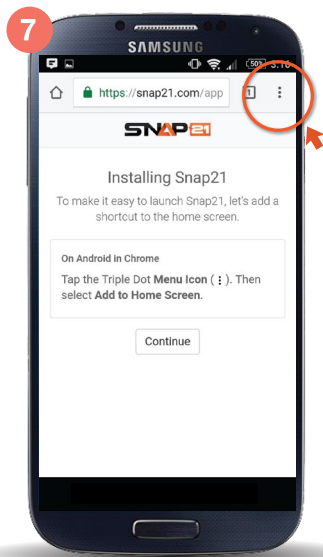

*** You will need to have Google Chrome installed to use Snap21**

- 1 With your Android, open your Chrome internet browser
- 2 Type **snap21.com** into the address bar
- 3 Tap on the **Login** link in the upper right corner
- 4 Enter your email address / temporary password and tap **Login**
- 5 Choose your new password and tap **Set Password**
- 6 Tap the **Install** button in the upper right corner

- 7 Tap the Triple Dot Menu Icon(:).
- 8 Then select **“Add to HomeScreen”**